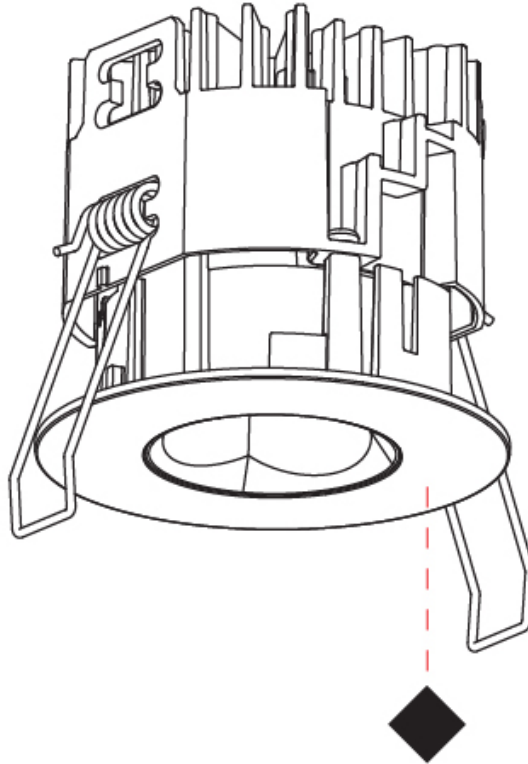

OIKO PRO ROUND FIXED RECESSED

A35871-

PROJECT _____

TYPE _____

SPECIFIER _____

QUANTITY _____

DATE _____

A